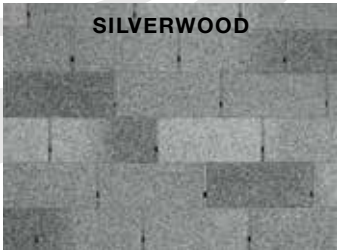

ANTIQUE BROWN

BLACK OAK

HEATHER

MIDNIGHT BLACK

NATURAL WOOD

OXFORD GREY

RAINFORREST

SIENNA BLEND